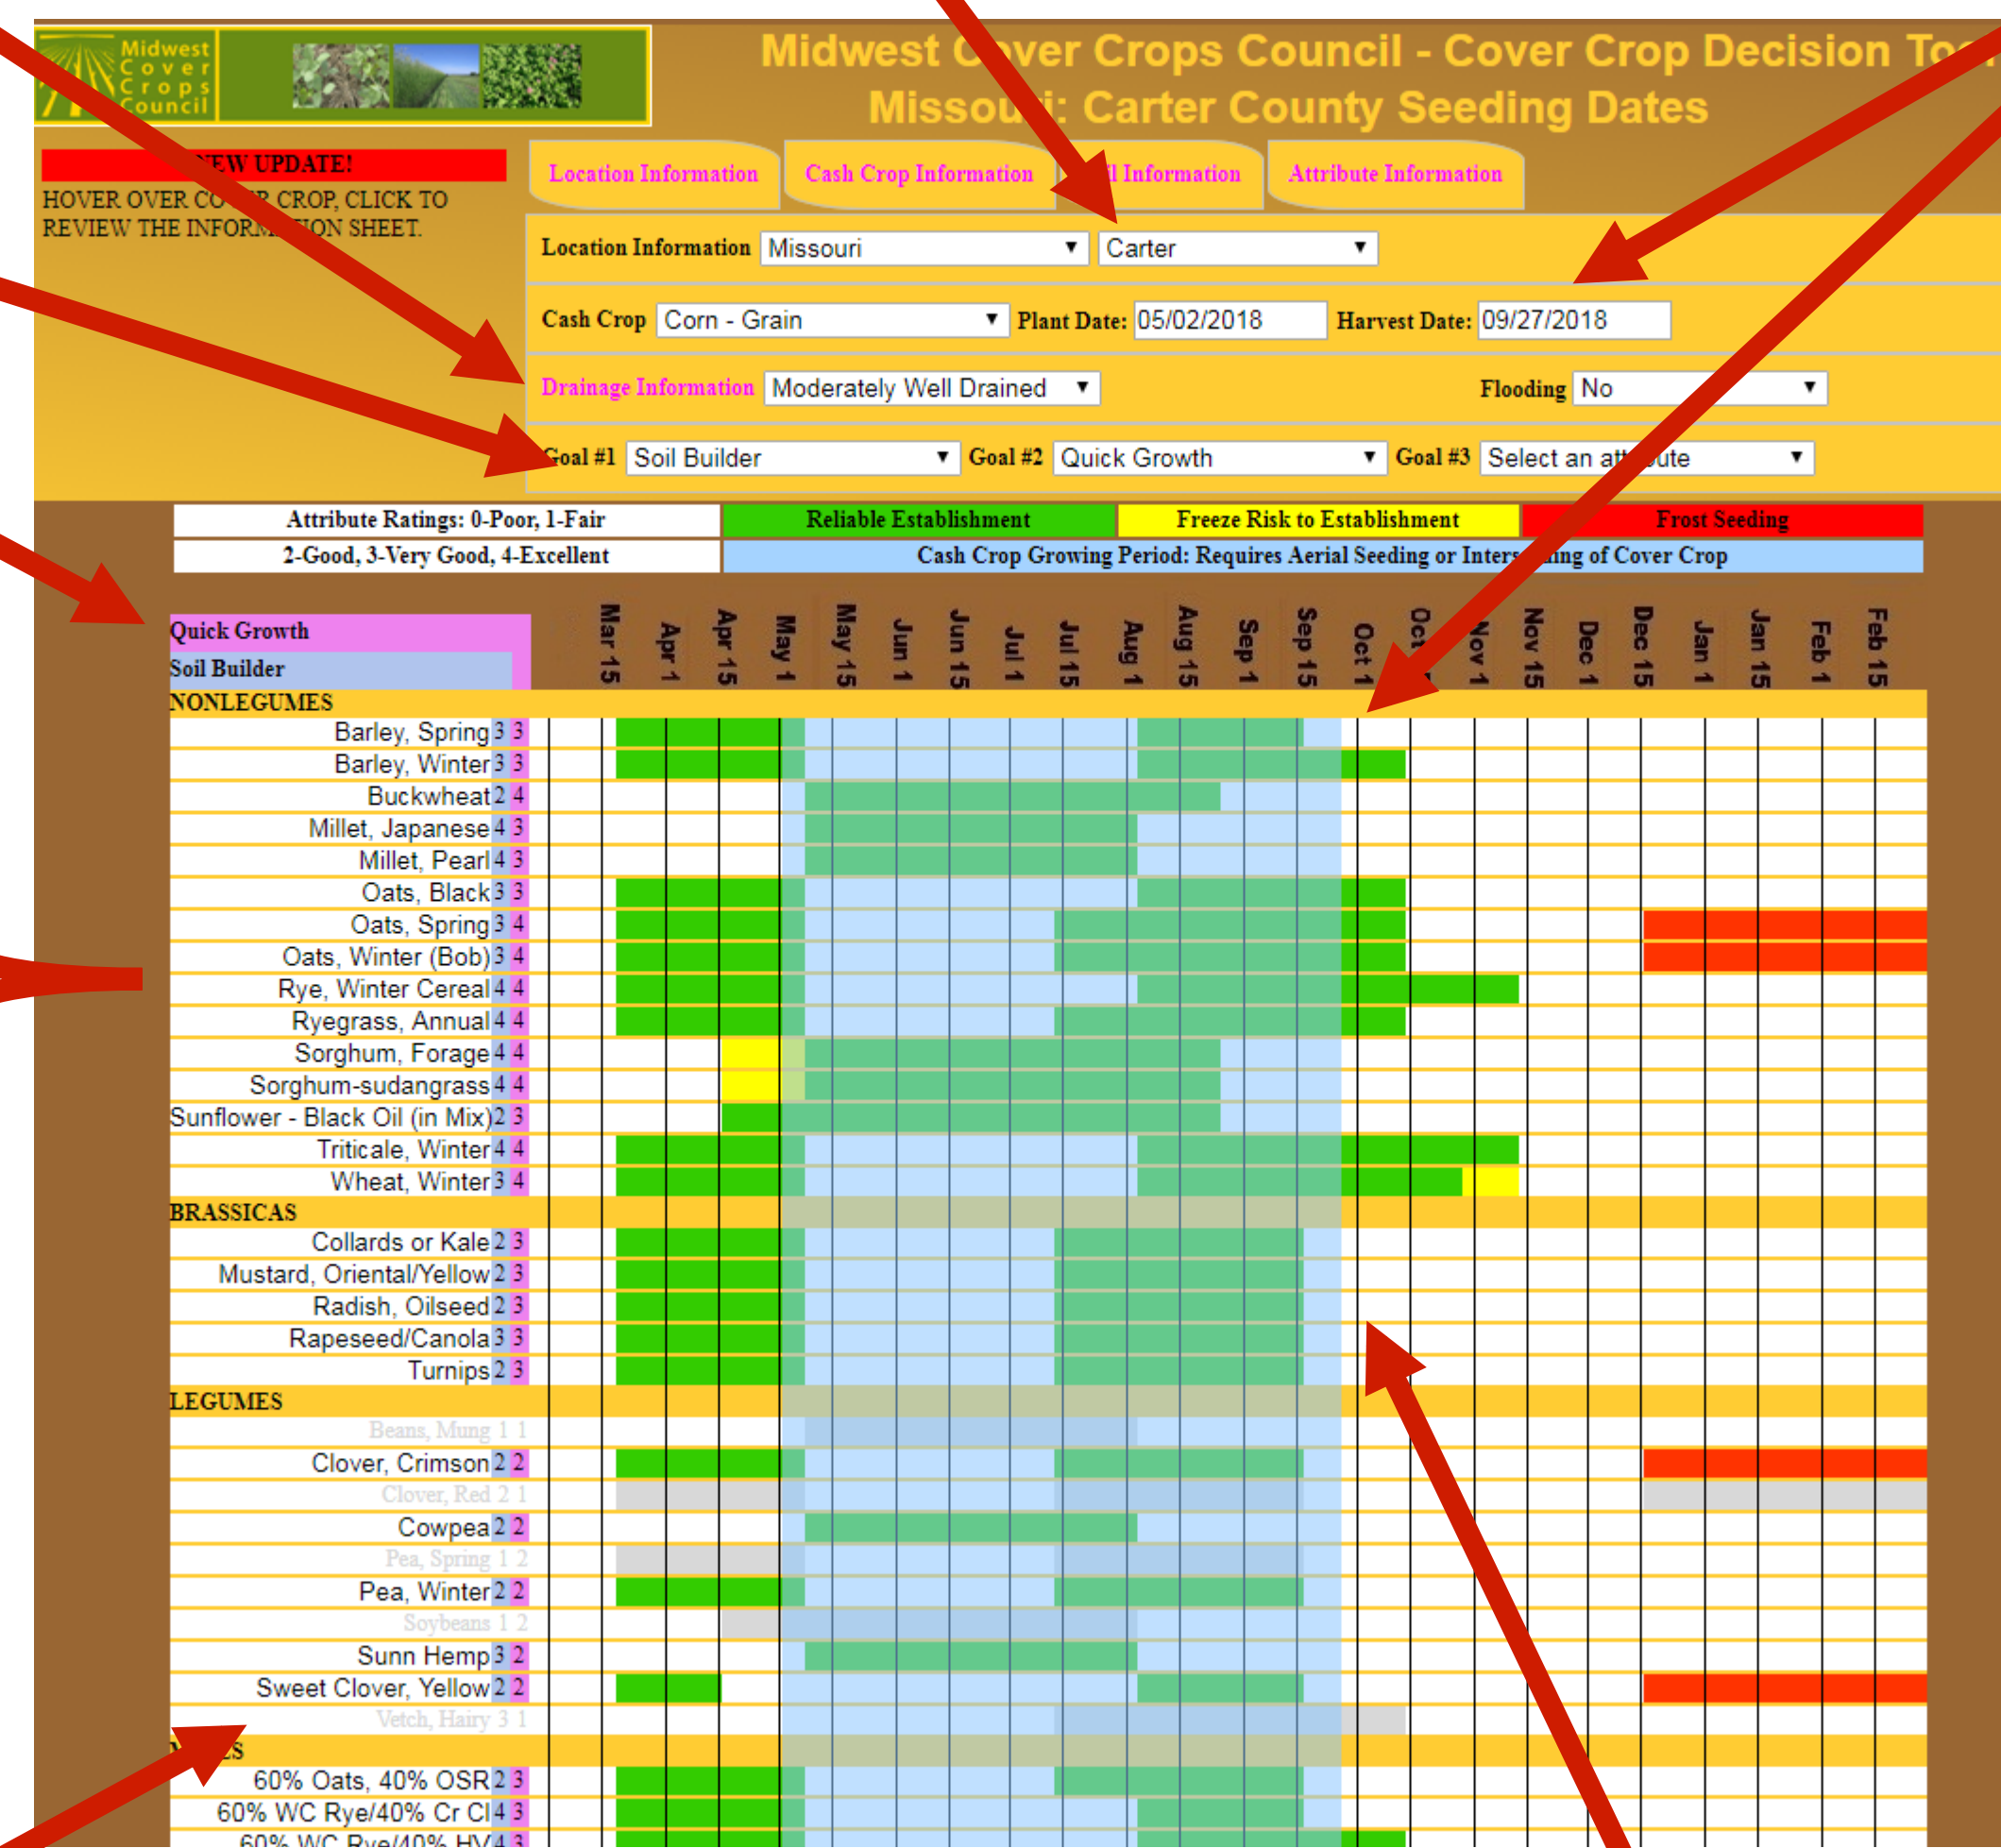

Location: 30 year local climate data influences seeding date windows for individual counties

Cash Crop: Planting/Harvest dates remind users of timeframe the crop is in the field and whether or not interseeding is necessary (blue box on seeding chart)

Professional Development

This professional development project will improve cover crop knowledge for cover crop professionals as well as farmers and crop advisors in 8 states. Cover crop professional teams include Extension, University Specialists, NRCS, SWCD, seedsmen, crop advisors, and farmers.

Activities

- Organize statewide cover crop professionals into a team to create or update the MCCC cover crop selector tool for their state
- Cover crop professionals meet in-person with MCCC program manager for team building and to begin discussions for selector tool work
- Information for the selector tool is reached through team consensus during a series of web conferences
- MCCC builds or updates each state's selector tool
- Conservation professionals from that state will be invited to a training on using new MCCC resources

Progress to Date

- Nebraska is currently in progress from another project
- South Dakota team is in place and in the process of making recommendations
- North Dakota team has met in person and will begin discussions soon

Detailed Information Sheets: Generated by clicking cover crop specie name

Cover crop species that don't meet soil drainage class requirements or goals drop off the suggested list

Seeding Windows based on county level climate data
Green - reliable establishment
Yellow - freeze risk to establishment
Red - frost seeding